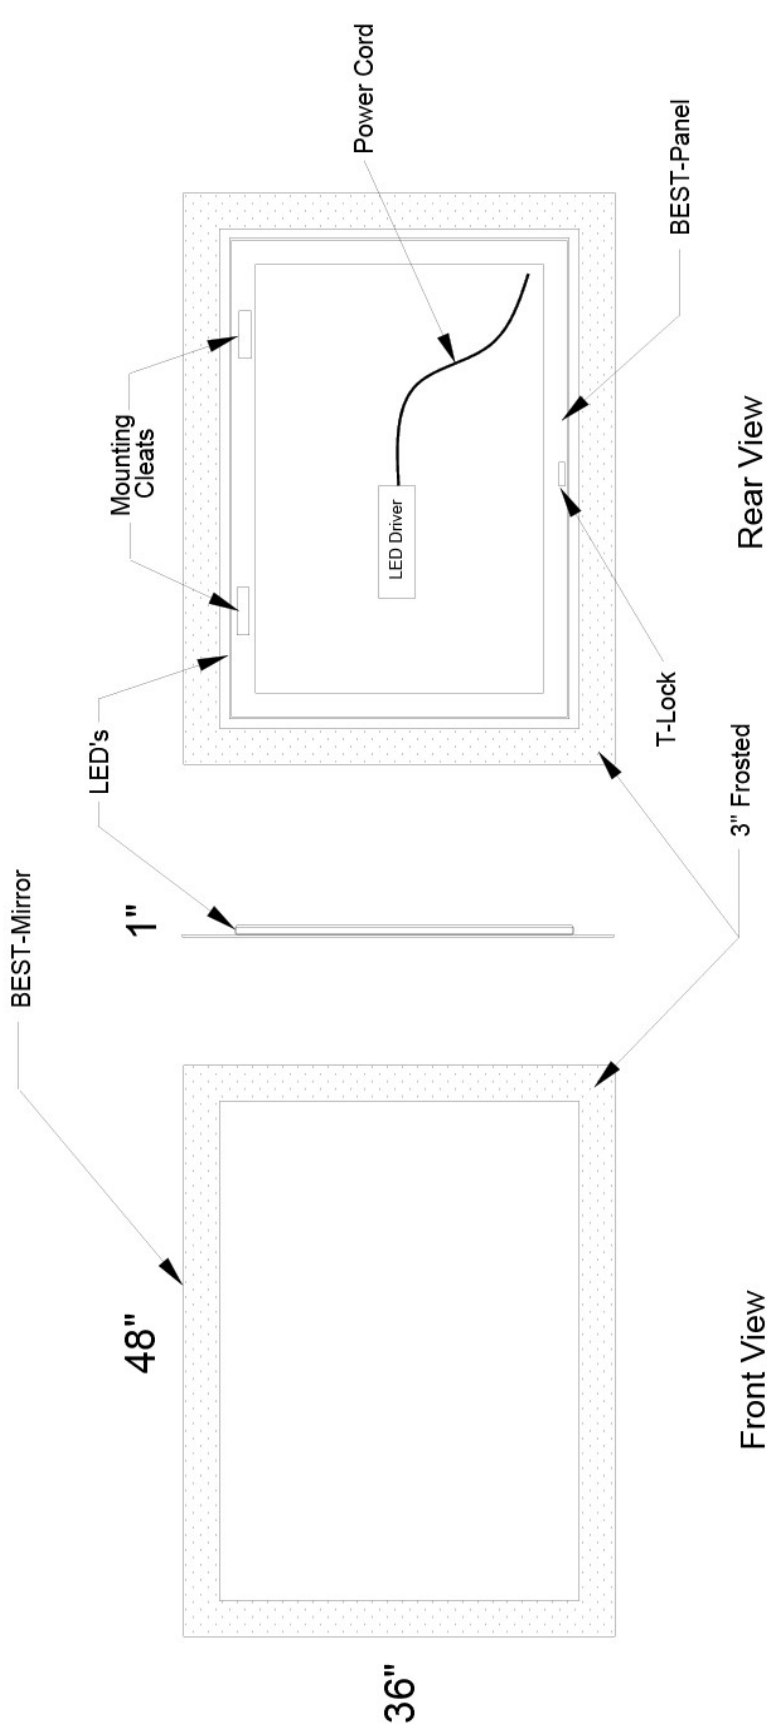

REV	REVISIONS	DATE	BY	APPROVED BY

Approved By:		Checked By:		Reviewed By:	

Diamond Backlit Mirror

ACCENT
ART AND MIRROR

Sheet 1 of 1